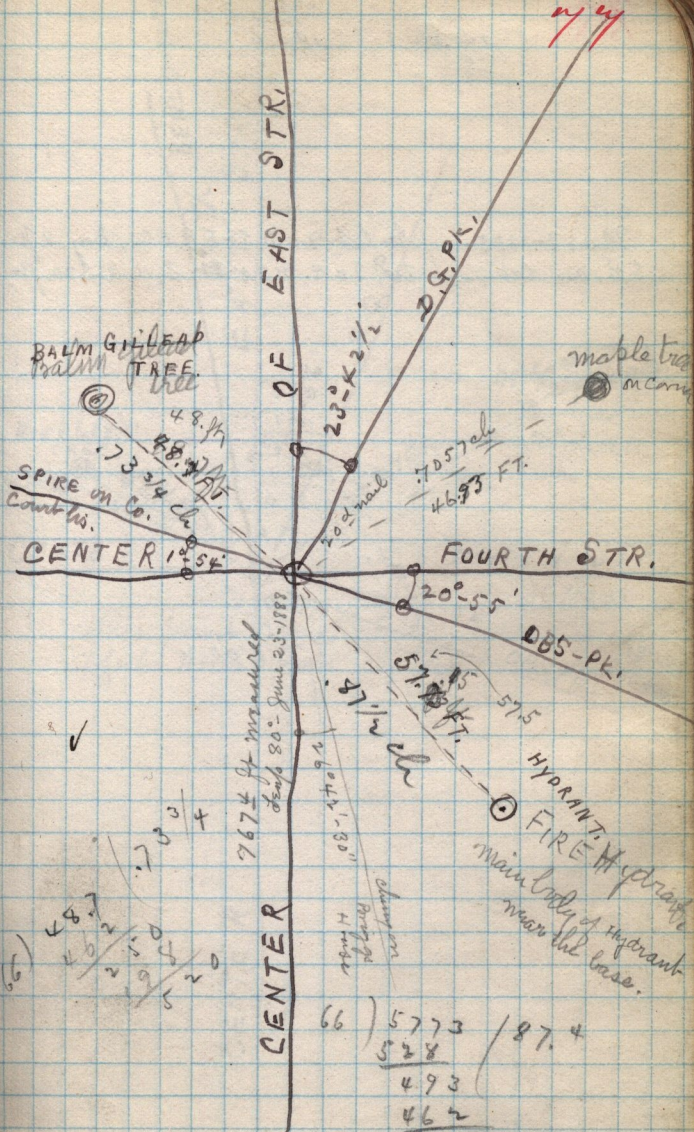

ny ny

✓
 48.7
 46.2
 29.5
 52.0
 20

767 1/2 ft measured
 temp 80° - June 23-1883

66) 5773 / 87.4
 528
 493
 462
 3104

Aug. 26 - 1884 -